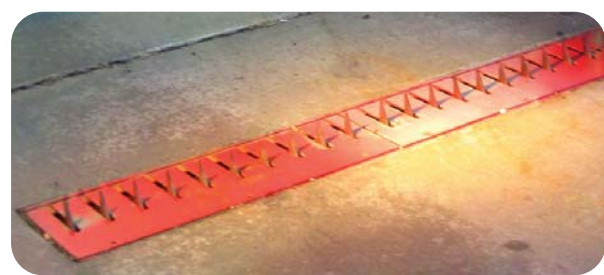

TRAFFIC SAFETY SUPPLY COMPANY

Your Traffic Sign & Supplies Resource Since 1956

TRAFFIC CONTROLLERS

Shark Tooth Traffic Controllers enforce "One Way" traffic flow for parking facilities or other single direction vehicle lanes.

IN-GROUND SHARK TOOTH CONTROLLER

- 20 teeth (3/8 inch steel plate)
- Teeth sprung in pairs
- Long life torsion springs
- All welded steel frame (.188 plate)
- Top Plate - Red, Teeth - Zinc plated
- Weight 130 pounds (approximately)
- Special latch down units available

- 36" In-ground unit #16200310
- 6' In-ground unit #16200300

36" SURFACE MOUNT UNIT

The Shark Tooth Controller is designed to mount on an existing drive or ramp (concrete or asphalt) with bolts or epoxy to eliminate excavation and drainage problems. By installing units end to end, any width driveway can be controlled.

- 36" Surface Mount #16200200

Ideal locations:

- Shopping Centers/Malls
- Theaters
- Airports
- Parking Garages

RUBBER STOP FLAPPER

Rubber Stop Flappers are a great addition to traditional octagon Stop signs especially in hard to see locations. Because they are made of quality rubber, Stop Flappers can be placed in the lane of traffic to warn motorists of stopping as a supplement to traditional Stop signs.