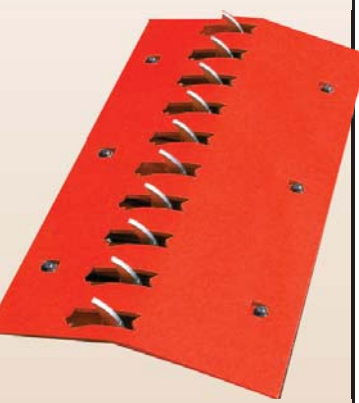

TRAFFIC SAFETY SUPPLY COMPANY

Your Traffic Sign & Supplies Resource Since 1956

TRAFFIC CONTROLLERS

Shark Tooth Traffic Controllers enforce "One Way" traffic flow for parking facilities or other single direction vehicle lanes.

IN-GROUND SHARK TOOTH CONTROLLER

- 20 teeth (3/8 inch steel plate)
- Teeth sprung in pairs
- Long life torsion springs
- All welded steel frame (.188 plate)
- Top Plate - Red, Teeth - Zinc plated
- Weight 130 pounds (approximately)
- Special latch down units available

- 36" In-ground unit #16200310
- 6' In-ground unit #16200300

36" SURFACE MOUNT UNIT

The Shark Tooth Controller is designed to mount on an existing drive or ramp (concrete or asphalt) with bolts or epoxy to eliminate excavation and drainage problems. By installing units end to end, any width driveway can be controlled.

- 36 inches long x 20 inches wide x 2 inch high (teeth depressed)
- Overall height 4.4 inches (teeth extended)
- 3 removable and reversible 3 tooth modules (12 inches long)
- Long life torsion springs
- All welded steel frame (.250 plate)
- Body - Red, Teeth - Zinc plated
- Weight (36 inch unit) 155 pounds, approximately
- Latch down mechanism available