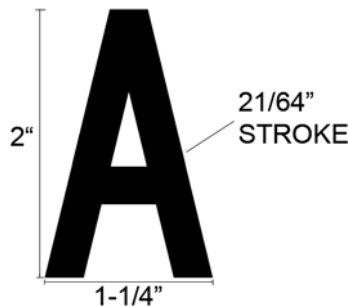

EXAMPLE OF SERIES C CHARACTER

Available Sizes:

- Series B: 1, 1-1/2, 2, 2-1/2, 3, 4, 5, 6, 8, 10"
- Series C: 1, 1-1/2, 2, 2-1/2, 3, 4, 5, 6, 7, 8, 10, 12"
- Series D: 2, 2-1/2, 3, 4, 5, 6, 7, 8, 10, 12"
- Series E: 4, 5, 6, 8, 10, 12, 14"

When placing your order, please specify:

1. Letters or Numbers desired
2. Series – B, C, D, or E
3. Height
4. Color – Reflective or non-reflective

ARROWS

Standard sign arrows are sold in packages of 5 and are available in White Reflective and Black Vinyl.

1. Standard Sizes:
2. 4" x 4-1/2"
   - 5" x 7"
   - 4" x 6"
   - 6" x 9"
   - 1-1/2" x 2-7/8"