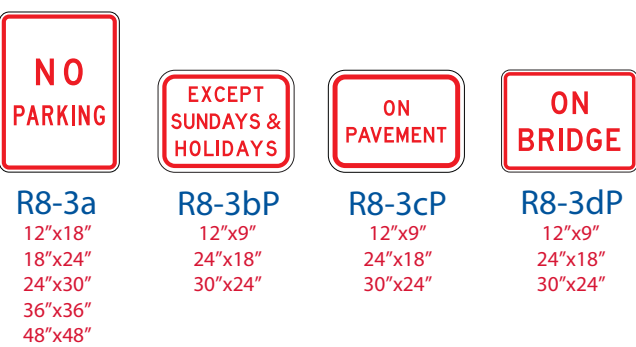

TRAFFIC SAFETY SUPPLY COMPANY

Your Traffic Sign & Supplies Resource Since 1956

PARKING SIGNS

PARKING SIGNS - HANDICAP

After March 1st, 2013 only Federal sign R7-8 and revised OR7-8c may be installed.