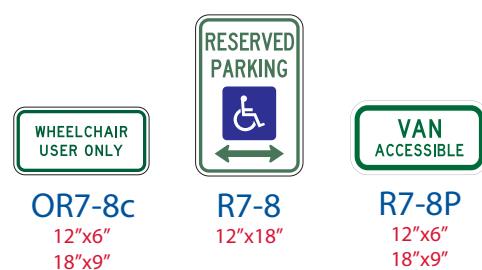

TRAFFIC SAFETY SUPPLY COMPANY

Your Traffic Sign & Supplies Resource Since 1956

PARKING SIGNS

PARKING SIGNS - HANDICAP

After March 1st, 2013 only Federal sign R7-8 and revised OR7-8c may be installed.