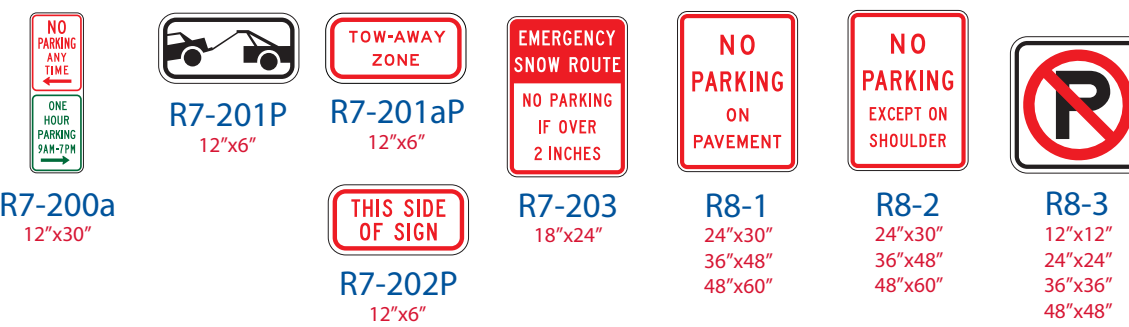

TRAFFIC SAFETY SUPPLY COMPANY

Your Traffic Sign & Supplies Resource Since 1956

PARKING SIGNS

PARKING SIGNS - HANDICAP

After March 1st, 2013 only Federal sign R7-8 and revised OR7-8c may be installed.