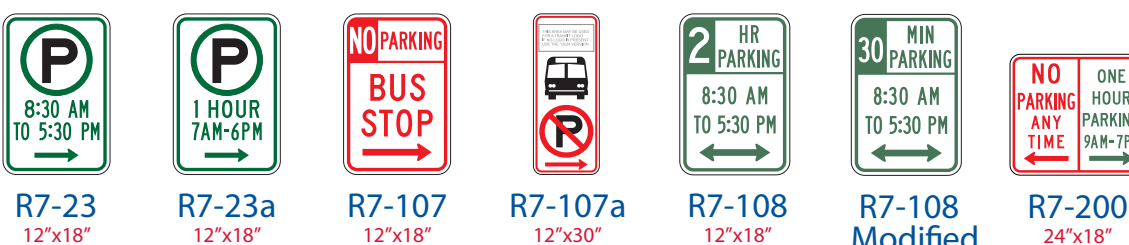

TRAFFIC SAFETY SUPPLY COMPANY

Your Traffic Sign & Supplies Resource Since 1956

PARKING SIGNS

PARKING SIGNS - HANDICAP

After March 1st, 2013 only Federal sign R7-8 and revised OR7-8c may be installed.