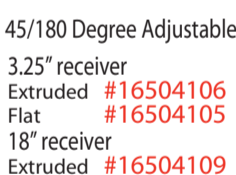

18" receiver
Extruded #16504109
Flat #16504113