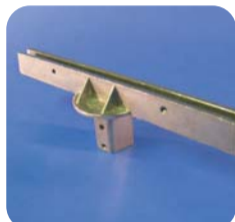

TRAFFIC SAFETY SUPPLY COMPANY

Your Traffic Sign & Supplies Resource Since 1956

STREET NAME SIGN CAPS

U-CHANNEL POST CAPS

90 Degree Cap 3.25" receiver
Extruded #16504620
Flat #16504614

90 Degree Cap 5.25" receiver
Extruded #16504640
Flat #16504630

90 Degree Supr Lok Cap 6" receiver
Extruded #16504601
Flat #16504603

90 Degree Cap 6" receiver
Extruded #16504665
Flat #16504685

90 Degree Cap 12" receiver
Extruded #16504123
Flat #16504118

180 Degree Cap 3.25" receiver
Extruded #16504625
Flat #16504615

180 Degree Cap 5.25" receiver
Extruded #16504645
Flat #16504635

180 Degree Cap 6" receiver
Extruded #16504600
Flat #16504602

180 Degree Cap 6" receiver
Extruded #16504655
Flat #16504675

180 Degree Cap 12" receiver
Extruded #16504120
Flat #16504115

TPCH-3 Cap*
Also can be used with square tube
#16509300

*This U-Channel Post Closure Cap is used with our Universal Brackets TPCH-9 6.5" receiver or TPCH-1 12" receiver.

CROSSPIECES

90 Degree Crosspiece 3.25" receiver
Extruded #16503604
Flat #16503605