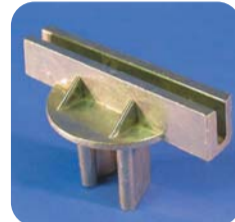

TRAFFIC SAFETY SUPPLY COMPANY

Your Traffic Sign & Supplies Resource Since 1956

STREET NAME SIGN CAPS

U-CHANNEL POST CAPS

90 Degree Cap 3.25" receiver
Extruded #16504620
Flat #16504614

90 Degree Cap 5.25" receiver
Extruded #16504640
Flat #16504630

90 Degree Supr Lok Cap 6" receiver
Extruded #16504601
Flat #16504603

90 Degree Cap 6" receiver
Extruded #16504665
Flat #16504685

90 Degree Cap 12" receiver
Extruded #16504123
Flat #16504118

180 Degree Cap 3.25" receiver
Extruded #16504625
Flat #16504615

180 Degree Cap 5.25" receiver
Extruded #16504645
Flat #16504635

180 Degree Cap 6" receiver
Extruded #16504600
Flat #16504602

180 Degree Cap 6" receiver
Extruded #16504655
Flat #16504675

180 Degree Cap 12" receiver
Extruded #16504120
Flat #16504115

TPCH-3 Cap*
Also can be used with square tube
#16509300

*This U-Channel Post Closure Cap is used with our Universal Brackets TPCH-9 6.5" receiver or TPCH-1 12" receiver.

CROSSPIECES

90 Degree Crosspiece 3.25" receiver
Extruded #16503604
Flat #16503605