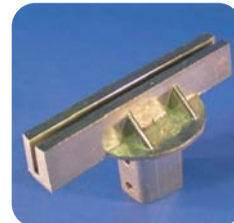

TRAFFIC SAFETY SUPPLY COMPANY

Your Traffic Sign & Supplies Resource Since 1956

STREET NAME SIGN CAPS

U-CHANNEL POST CAPS

90 Degree Cap 3.25" receiver
Extruded #16504620
Flat #16504614

90 Degree Cap 5.25" receiver
Extruded #16504640
Flat #16504630

90 Degree Supr Lok Cap 6" receiver
Extruded #16504601
Flat #16504603

90 Degree Cap 6" receiver
Extruded #16504665
Flat #16504685

90 Degree Cap 12" receiver
Extruded #16504123
Flat #16504118

180 Degree Cap 3.25" receiver
Extruded #16504625
Flat #16504615

180 Degree Cap 5.25" receiver
Extruded #16504645
Flat #16504635

180 Degree Cap 6" receiver
Extruded #16504600
Flat #16504602

180 Degree Cap 6" receiver
Extruded #16504655
Flat #16504675

180 Degree Cap 12" receiver
Extruded #16504120
Flat #16504115

TPCH-3 Cap*
Also can be used with square tube
#16509300

*This U-Channel Post Closure Cap is used with our Universal Brackets TPCH-9 6.5" receiver or TPCH-1 12" receiver.

CROSSPIECES

90 Degree Crosspiece 3.25" receiver
Extruded #16503604
Flat #16503605