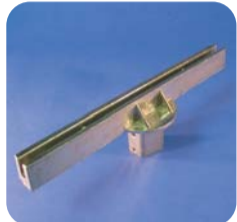

TRAFFIC SAFETY SUPPLY COMPANY

Your Traffic Sign & Supplies Resource Since 1956

STREET NAME SIGN CAPS

U-CHANNEL POST CAPS

90 Degree Cap 3.25" receiver
Extruded #16504620
Flat #16504614

90 Degree Cap 5.25" receiver
Extruded #16504640
Flat #16504630

90 Degree Supr Lok Cap 6" receiver
Extruded #16504601
Flat #16504603

90 Degree Cap 6" receiver
Extruded #16504665
Flat #16504685

90 Degree Cap 12" receiver
Extruded #16504123
Flat #16504118

180 Degree Cap 3.25" receiver
Extruded #16504625
Flat #16504615

180 Degree Cap 5.25" receiver
Extruded #16504645
Flat #16504635

180 Degree Cap 6" receiver
Extruded #16504600
Flat #16504602

180 Degree Cap 6" receiver
Extruded #16504655
Flat #16504675

180 Degree Cap 12" receiver
Extruded #16504120
Flat #16504115

TPCH-3 Cap*
Also can be used with square tube
#16509300

*This U-Channel Post Closure Cap is used with our Universal Brackets TPCH-9 6.5" receiver or TPCH-1 12" receiver.

CROSSPIECES

90 Degree Crosspiece 3.25" receiver
Extruded #16503604
Flat #16503605