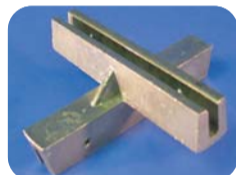

90 Degree Crosspiece 6" receiver
Extruded #16503925
Flat #16503920