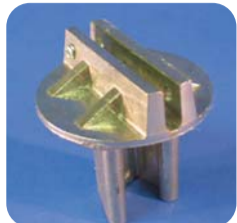

TRAFFIC SAFETY SUPPLY COMPANY

Your Traffic Sign & Supplies Resource Since 1956

STREET NAME SIGN CAPS

U-CHANNEL POST CAPS

90 Degree Cap 3.25" receiver
Extruded #16504620
Flat #16504614

90 Degree Cap 5.25" receiver
Extruded #16504640
Flat #16504630

90 Degree Supr Lok Cap 6" receiver
Extruded #16504601
Flat #16504603

90 Degree Cap 6" receiver
Extruded #16504665
Flat #16504685

90 Degree Cap 12" receiver
Extruded #16504123
Flat #16504118

180 Degree Cap 3.25" receiver
Extruded #16504625
Flat #16504615

180 Degree Cap 5.25" receiver
Extruded #16504645
Flat #16504635

180 Degree Cap 6" receiver
Extruded #16504600
Flat #16504602

180 Degree Cap 6" receiver
Extruded #16504655
Flat #16504675

180 Degree Cap 12" receiver
Extruded #16504120
Flat #16504115