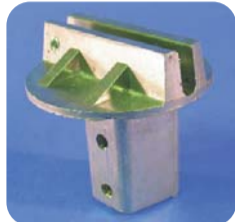

TRAFFIC SAFETY SUPPLY COMPANY

Your Traffic Sign & Supplies Resource Since 1956

STREET NAME SIGN CAPS

U-CHANNEL POST CAPS

90 Degree Cap 3.25" receiver
Extruded #16504620
Flat #16504614

90 Degree Cap 5.25" receiver
Extruded #16504640
Flat #16504630

90 Degree Supr Lok Cap 6" receiver
Extruded #16504601
Flat #16504603

90 Degree Cap 6" receiver
Extruded #16504665
Flat #16504685

90 Degree Cap 12" receiver
Extruded #16504123
Flat #16504118

180 Degree Cap 3.25" receiver
Extruded #16504625
Flat #16504615

180 Degree Cap 5.25" receiver
Extruded #16504645
Flat #16504635

180 Degree Cap 6" receiver
Extruded #16504600
Flat #16504602

180 Degree Cap 6" receiver
Extruded #16504655
Flat #16504675

180 Degree Cap 12" receiver
Extruded #16504120
Flat #16504115

TPCH-3 Cap*
Also can be used with square tube
#16509300

*This U-Channel Post Closure Cap is used with our Universal Brackets TPCH-9 6.5" receiver or TPCH-1 12" receiver.

CROSSPIECES

90 Degree Crosspiece 3.25" receiver
Extruded #16503604
Flat #16503605