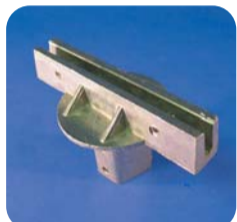

TRAFFIC SAFETY SUPPLY COMPANY

Your Traffic Sign & Supplies Resource Since 1956

STREET NAME SIGN CAPS

U-CHANNEL POST CAPS

90 Degree Cap 3.25" receiver
Extruded #16504620
Flat #16504614

90 Degree Cap 5.25" receiver
Extruded #16504640
Flat #16504630

90 Degree Supr Lok Cap 6" receiver
Extruded #16504601
Flat #16504603

90 Degree Cap 6" receiver
Extruded #16504665
Flat #16504685

90 Degree Cap 12" receiver
Extruded #16504123
Flat #16504118

180 Degree Cap 3.25" receiver
Extruded #16504625
Flat #16504615

180 Degree Cap 5.25" receiver
Extruded #16504645
Flat #16504635

180 Degree Cap 6" receiver
Extruded #16504600
Flat #16504602

180 Degree Cap 6" receiver
Extruded #16504655
Flat #16504675

180 Degree Cap 12" receiver
Extruded #16504120
Flat #16504115

TPCH-3 Cap*
Also can be used with square tube
#16509300

*This U-Channel Post Closure Cap is used with our Universal Brackets TPCH-9 6.5" receiver or TPCH-1 12" receiver.

CROSSPIECES

90 Degree Crosspiece 3.25" receiver
Extruded #16503604
Flat #16503605