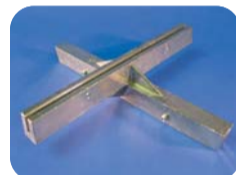

180 Degree Cap 5.25" receiver
Extruded #16504645
Flat #16504635

180 Degree Cap 6" receiver
Extruded #16504600
Flat #16504602

180 Degree Cap 6" receiver
Extruded #16504655
Flat #16504675

180 Degree Cap 12" receiver
Extruded #16504120
Flat #16504115

TPCH-3 Cap*
Also can be used with square tube
#16509300

*This U-Channel Post Closure Cap is used with our Universal Brackets TPCH-9 6.5" receiver or TPCH-1 12" receiver.

CROSSPIECES

90 Degree Crosspiece 3.25" receiver
Extruded #16503604
Flat #16503605

90 Degree Crosspiece 5.25" receiver
Extruded #16503903
Flat #16503902

90 Degree Crosspiece 6" receiver
Extruded #16503925
Flat #16503920

90 Degree Crosspiece 12" receiver
Extruded #16504108
Flat #16504112