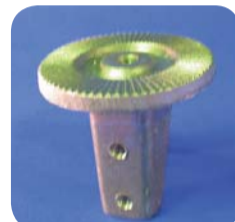

TRAFFIC SAFETY SUPPLY COMPANY

Your Traffic Sign & Supplies Resource Since 1956

STREET NAME SIGN CAPS

U-CHANNEL POST CAPS

90 Degree Cap 3.25" receiver
Extruded #16504620
Flat #16504614

90 Degree Cap 5.25" receiver
Extruded #16504640
Flat #16504630

90 Degree Supr Lok Cap 6" receiver
Extruded #16504601
Flat #16504603

90 Degree Cap 6" receiver
Extruded #16504665
Flat #16504685

90 Degree Cap 12" receiver
Extruded #16504123
Flat #16504118

180 Degree Cap 3.25" receiver
Extruded #16504625
Flat #16504615

180 Degree Cap 5.25" receiver
Extruded #16504645
Flat #16504635

180 Degree Cap 6" receiver
Extruded #16504600
Flat #16504602

180 Degree Cap 6" receiver
Extruded #16504655
Flat #16504675

180 Degree Cap 12" receiver
Extruded #16504120
Flat #16504115

TPCH-3 Cap*
Also can be used with square tube
#16509300

*This U-Channel Post Closure Cap is used with our Universal Brackets TPCH-9 6.5" receiver or TPCH-1 12" receiver.

CROSSPIECES

90 Degree Crosspiece 3.25" receiver
Extruded #16503604
Flat #16503605