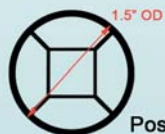

SNOW POLES

Post Style

Snow Posts
#15510340