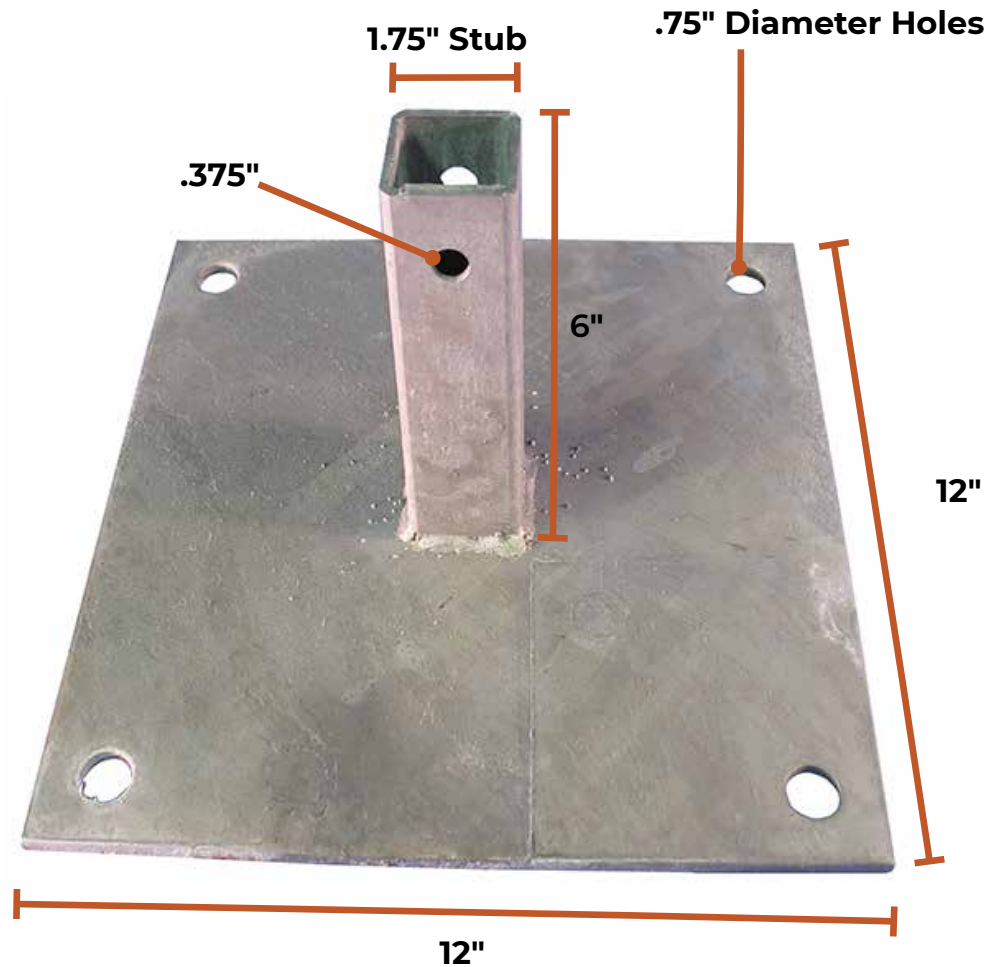

TRAFFIC SAFETY
SUPPLY COMPANY

Surface Mount Base for Square Post

Galvanized Steel

»» IMPROVING TODAY FOR A SAFER TOMORROW

PRODUCT OVERVIEW

PRODUCT NO. DP00339

Galvanized steel surface mount base for square post.

WEDGE ANCHOR BOLTS

PRODUCT NO. DP03340

(4 PER BASE)

The specifications provided are approximate and subject to change. Graphics and illustrations are intended for illustrative purposes only.

If it's not right, we'll make it right - since 1956.